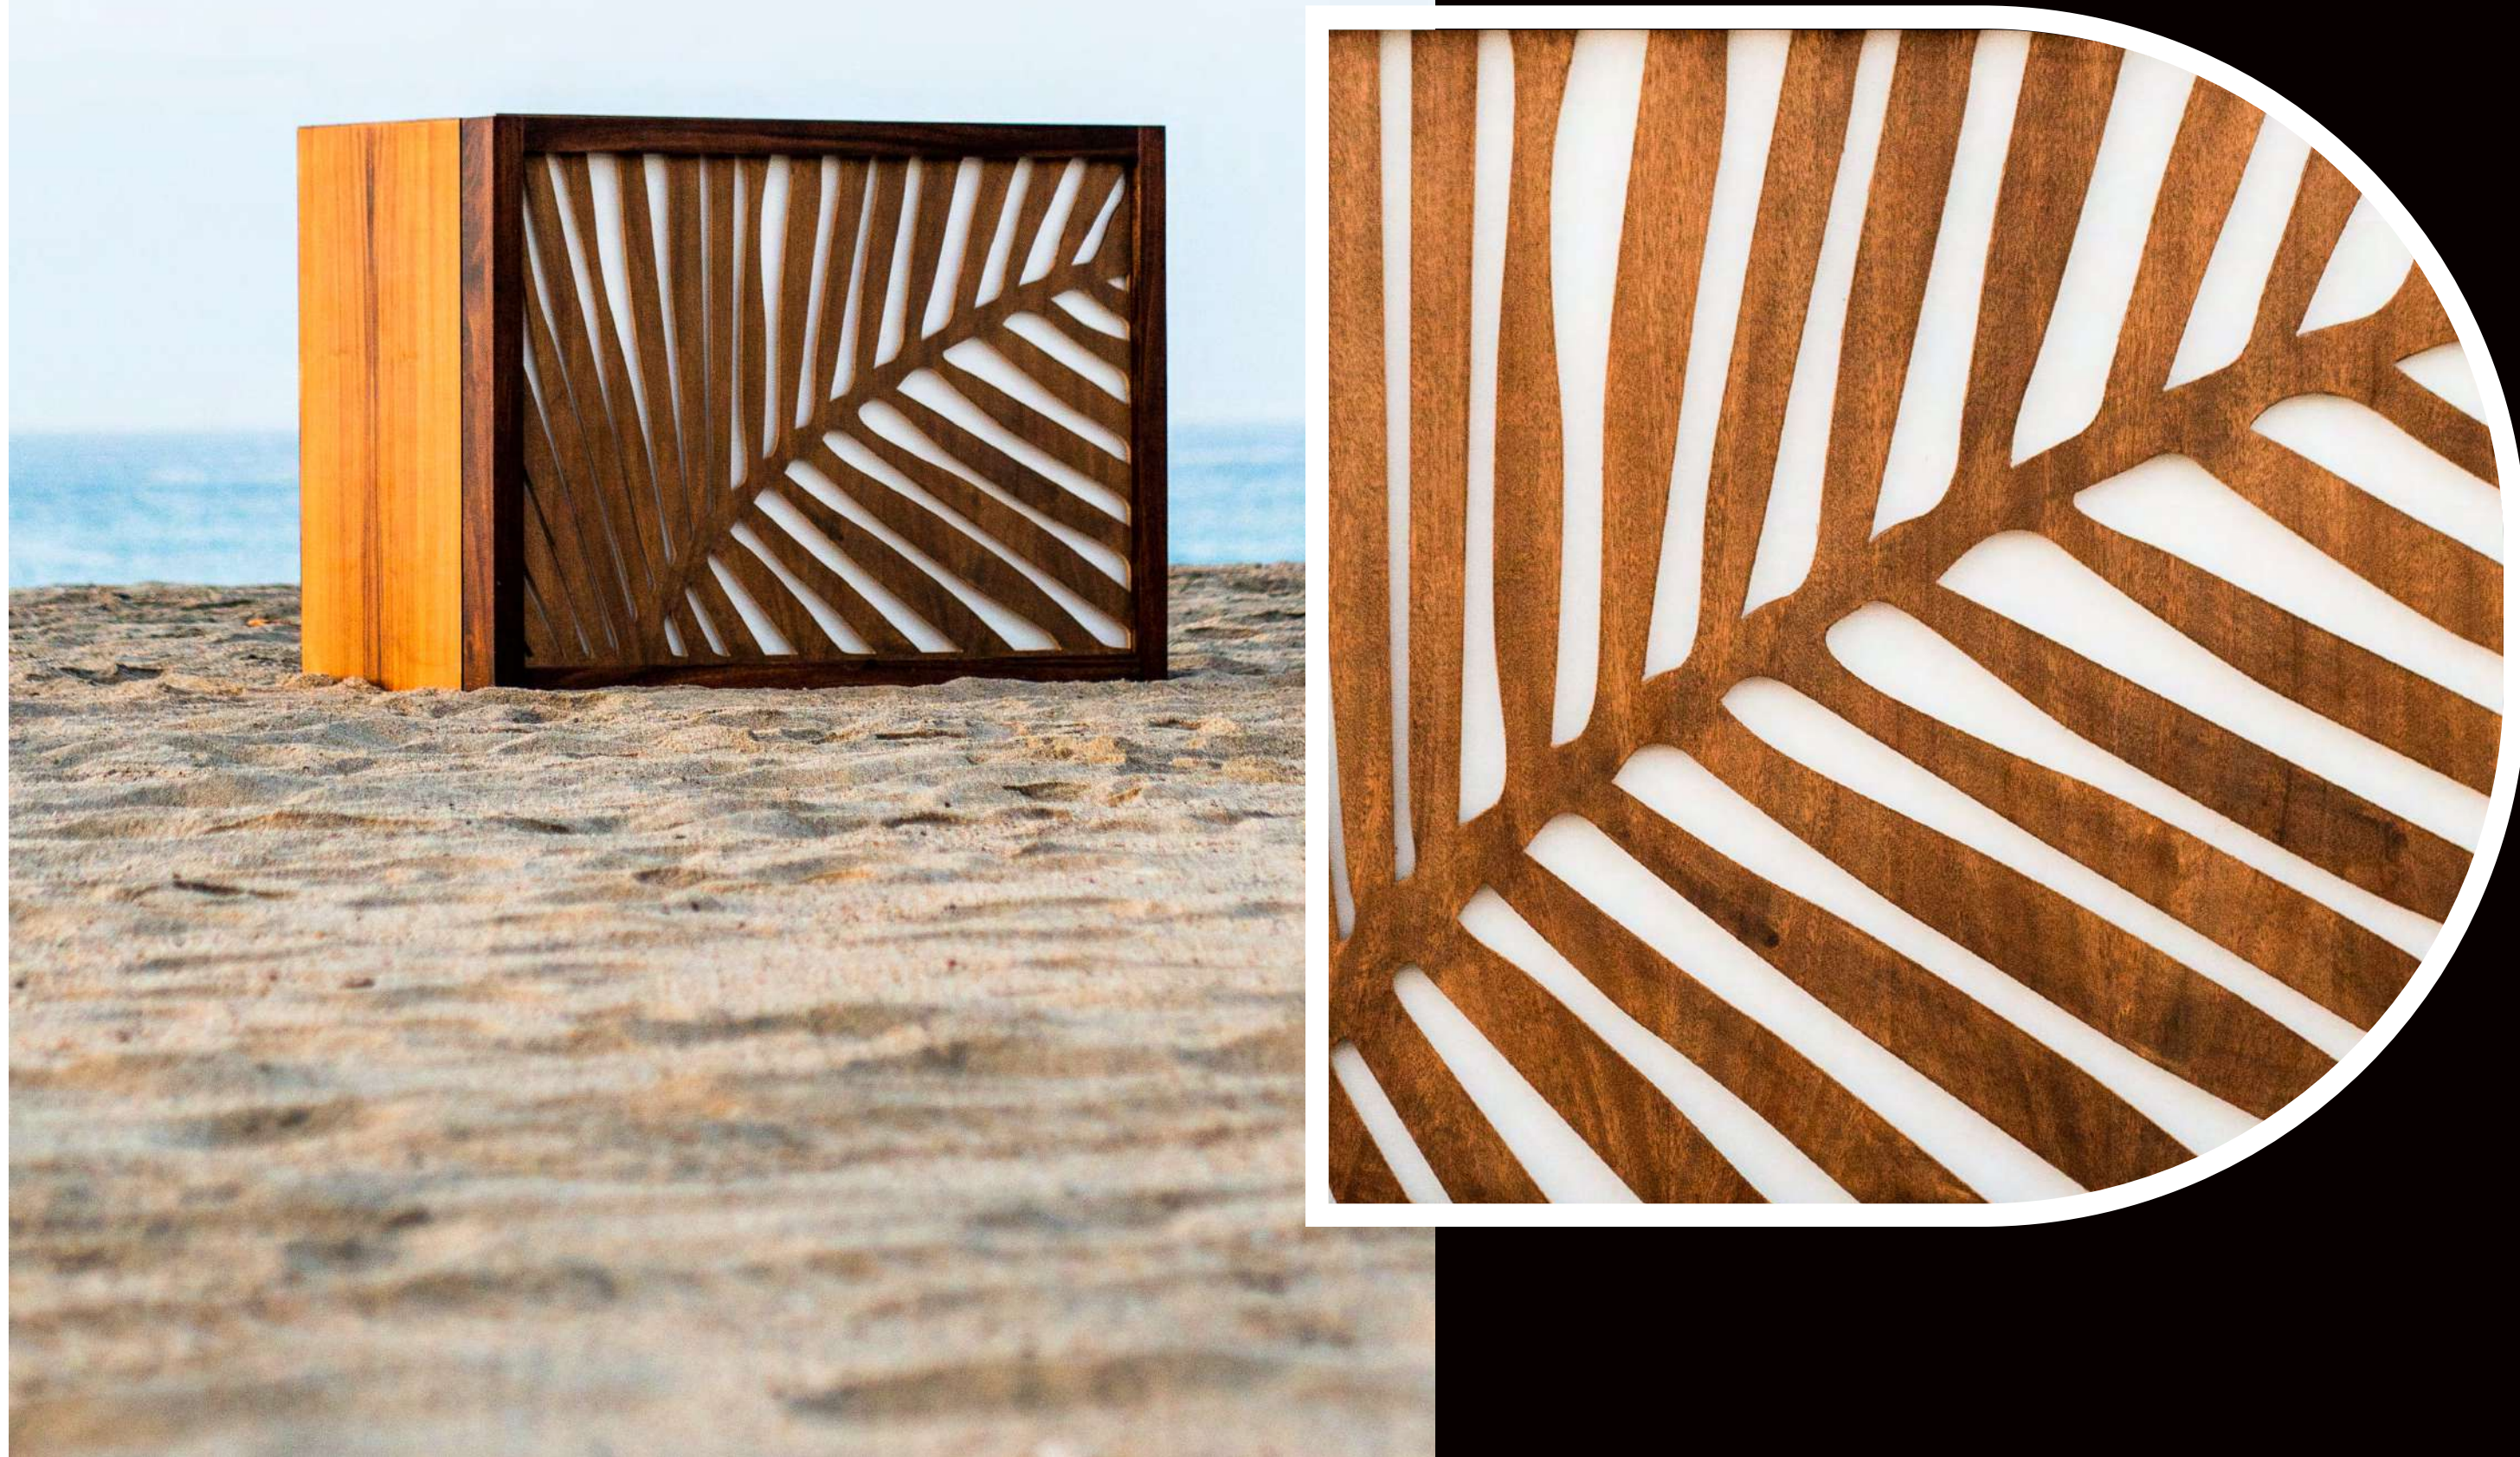

ELEMENTS

D - JCo.

Made of parota

D - JCo.

BISMARCK

D - JCo.

Parota with palm design

THE IMAX