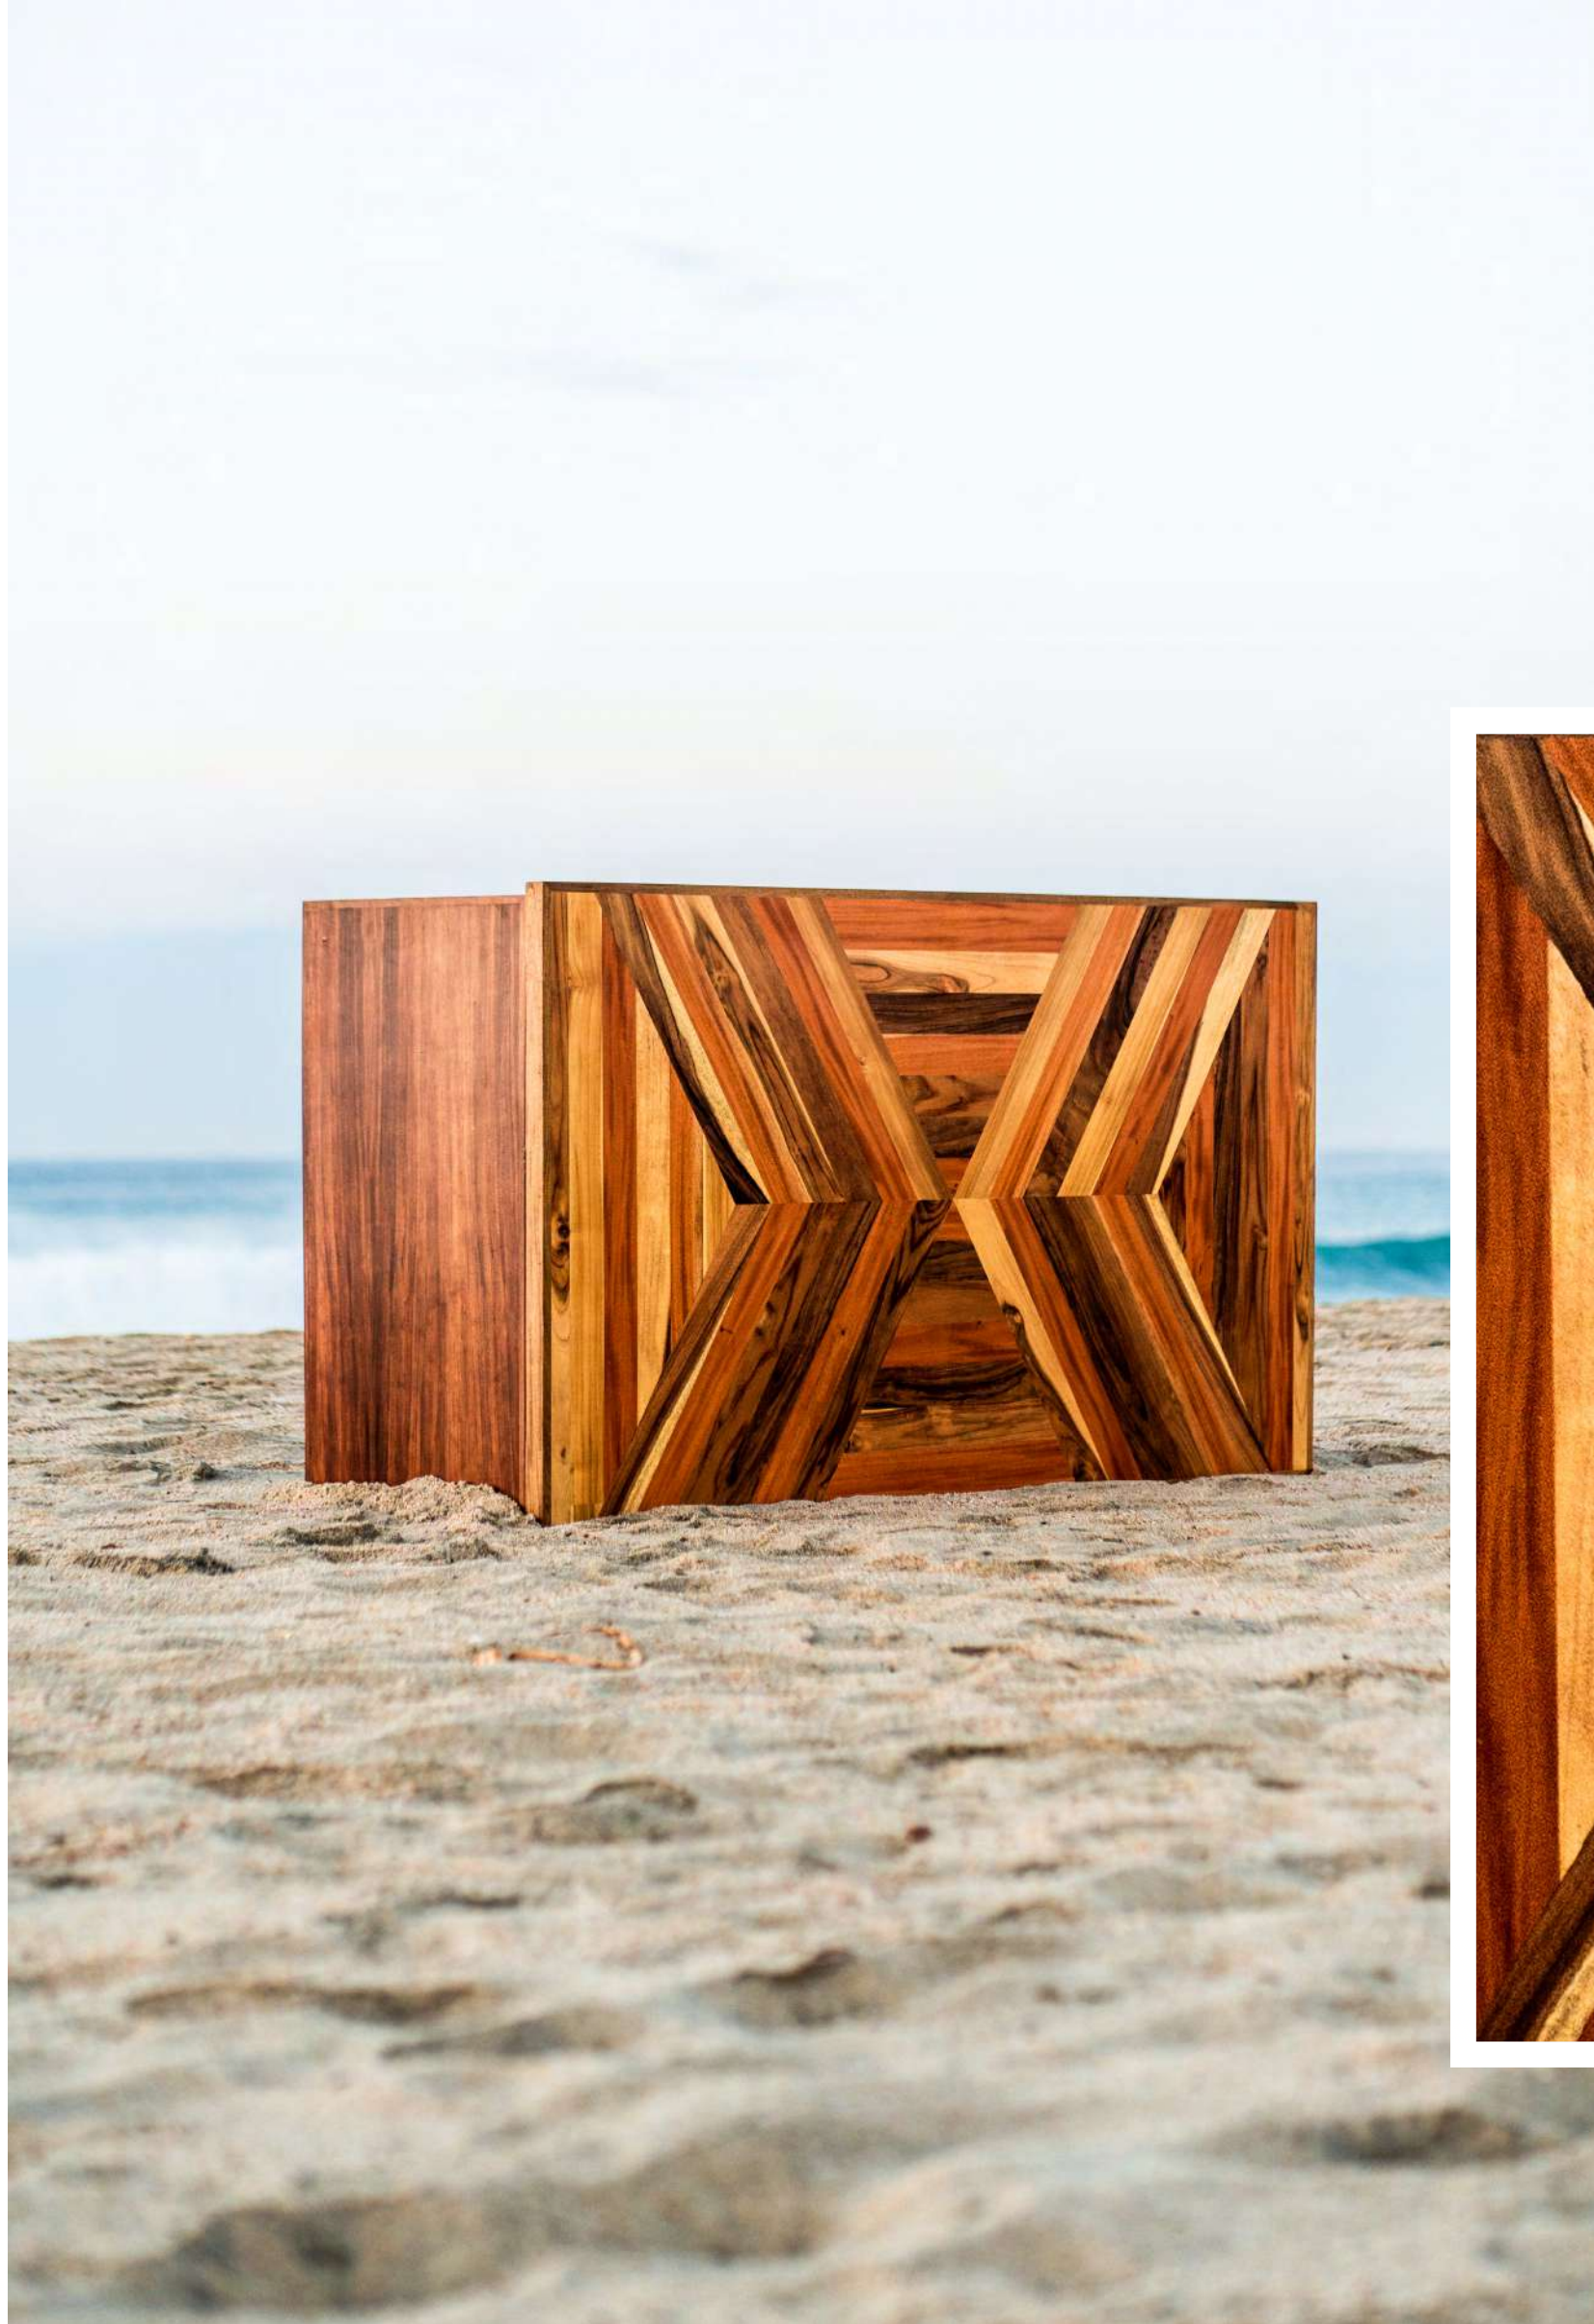

**DISC —
JOCKEY
COMPANY.**

OUR DJ BOOTHS

From solid colors to a vivid mix of woods, LED lighted and full HQ screen we present you the options that can perfectly match with the design of your event.

D - JCo.

ELEMENTS

D - JCo.

Made of parota

D - JCo.

BISMARCK

D - JCo.

Parota with palm design

THE IMAX