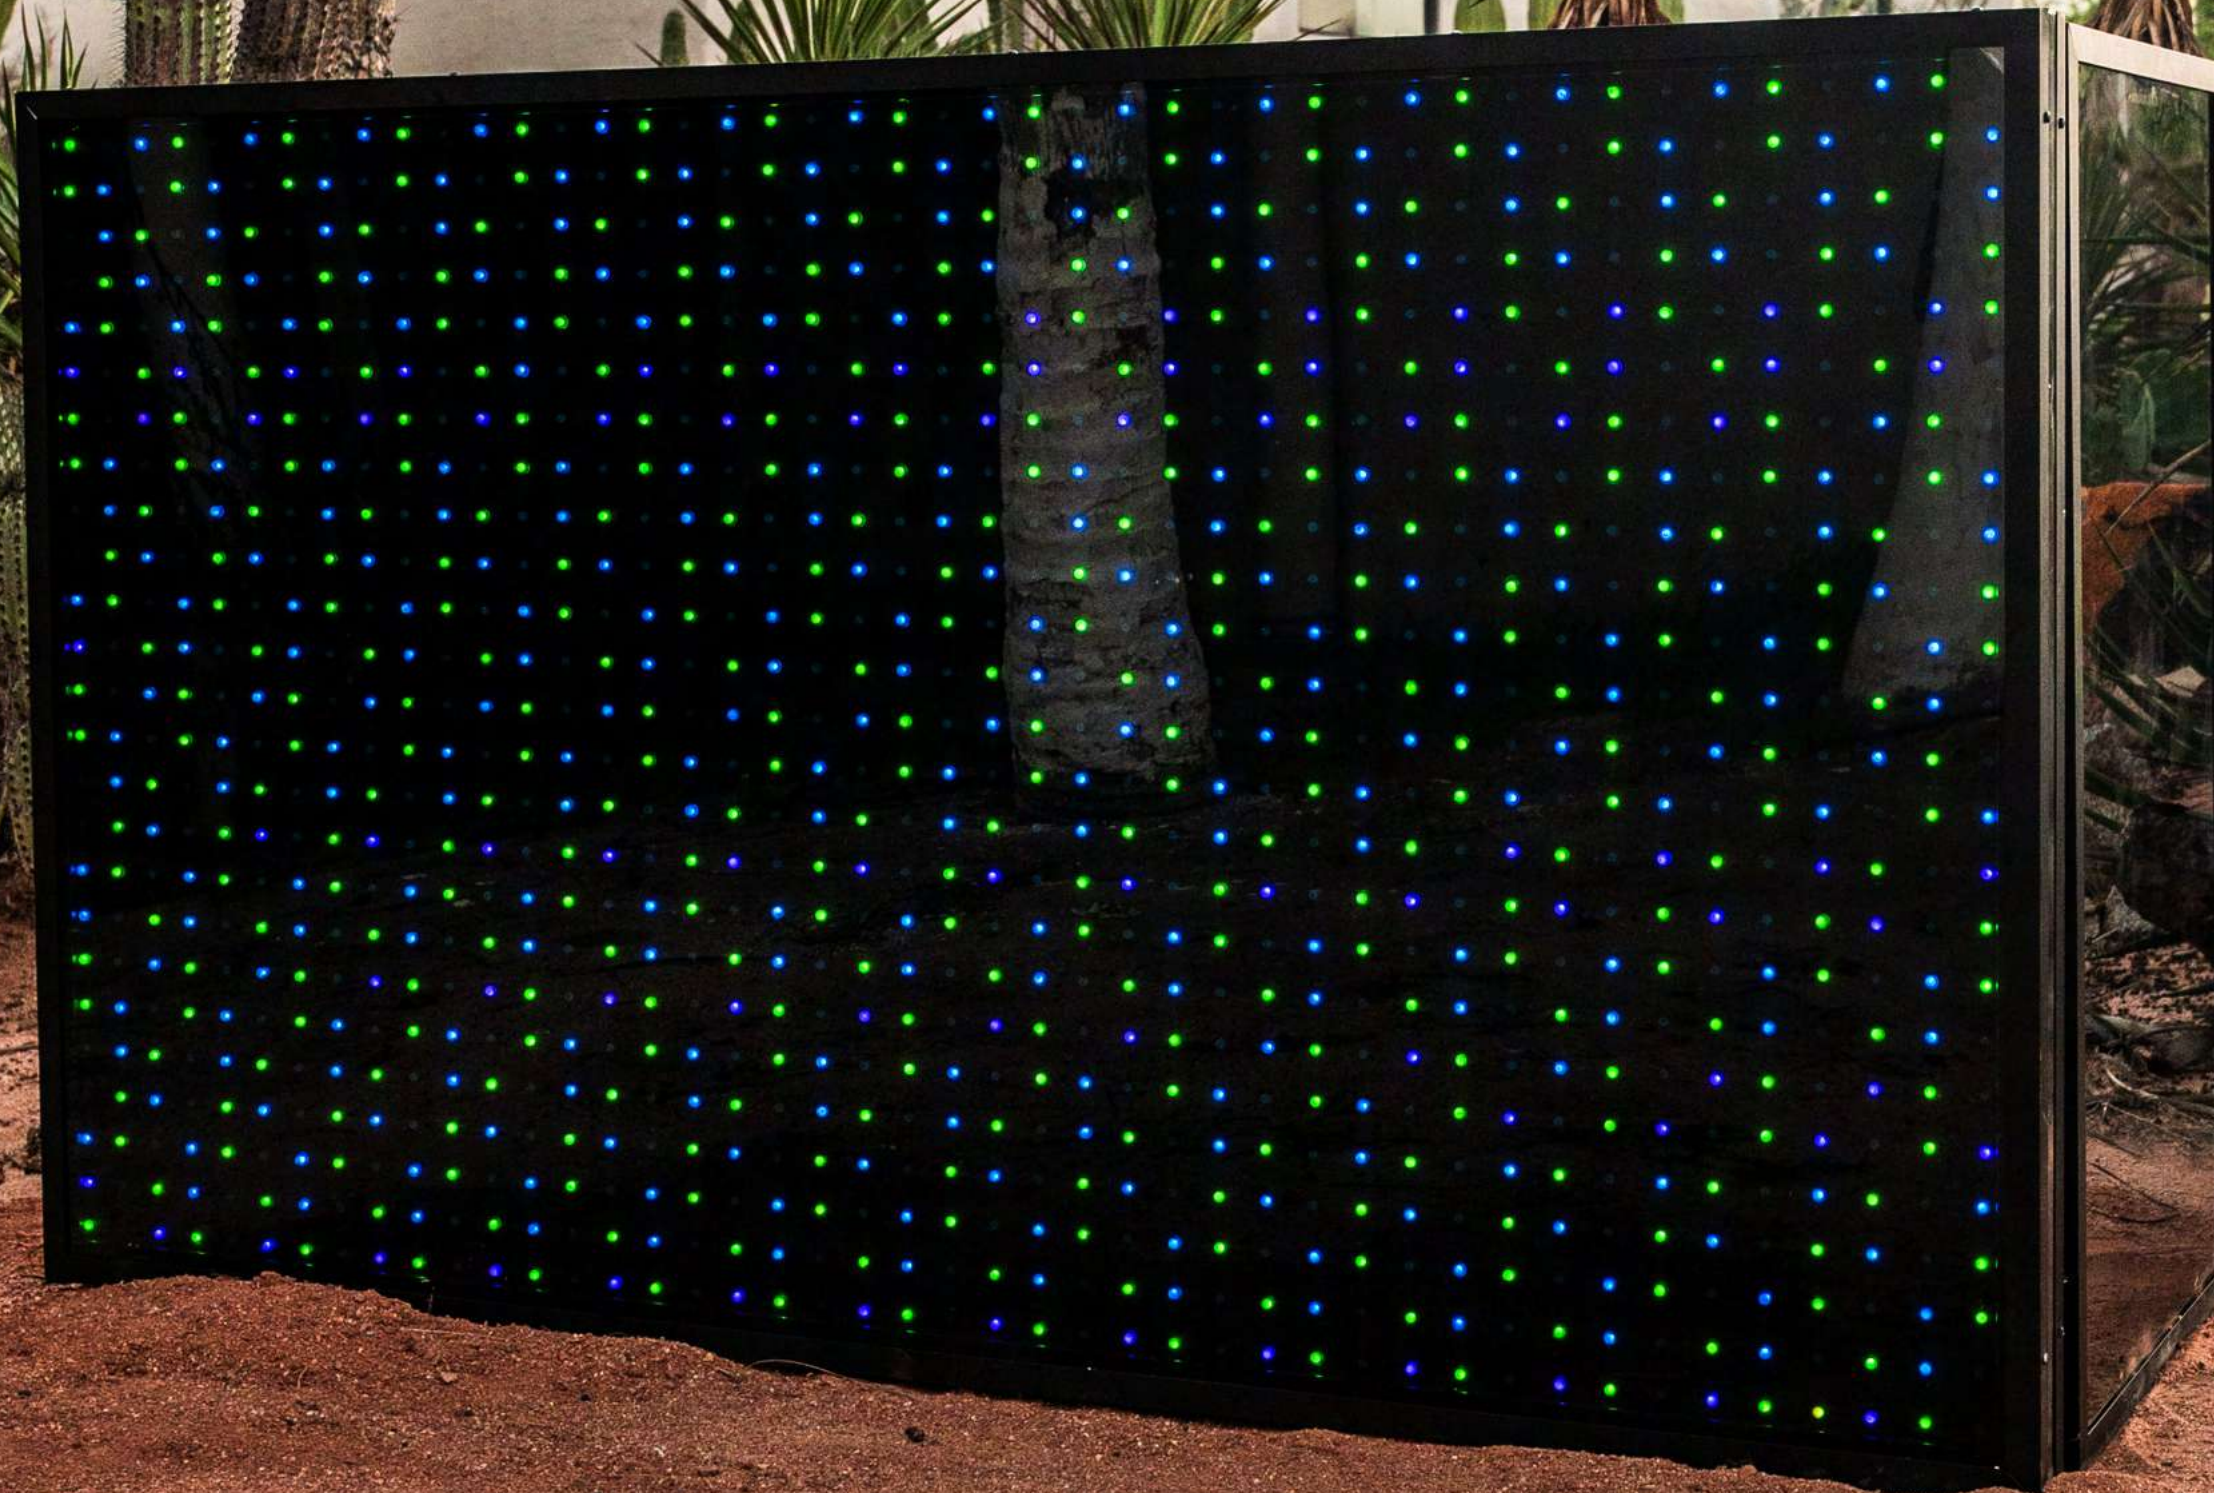

ANDROMEDA

D - JCo.

With the option of RED, GREEN,
BLUE, WHITE or LED COLOR
COMBINATIONS SCREEN.

ANDROMEDA

D - JCo.

VINTAGE

D - JCo.

D - JCo.